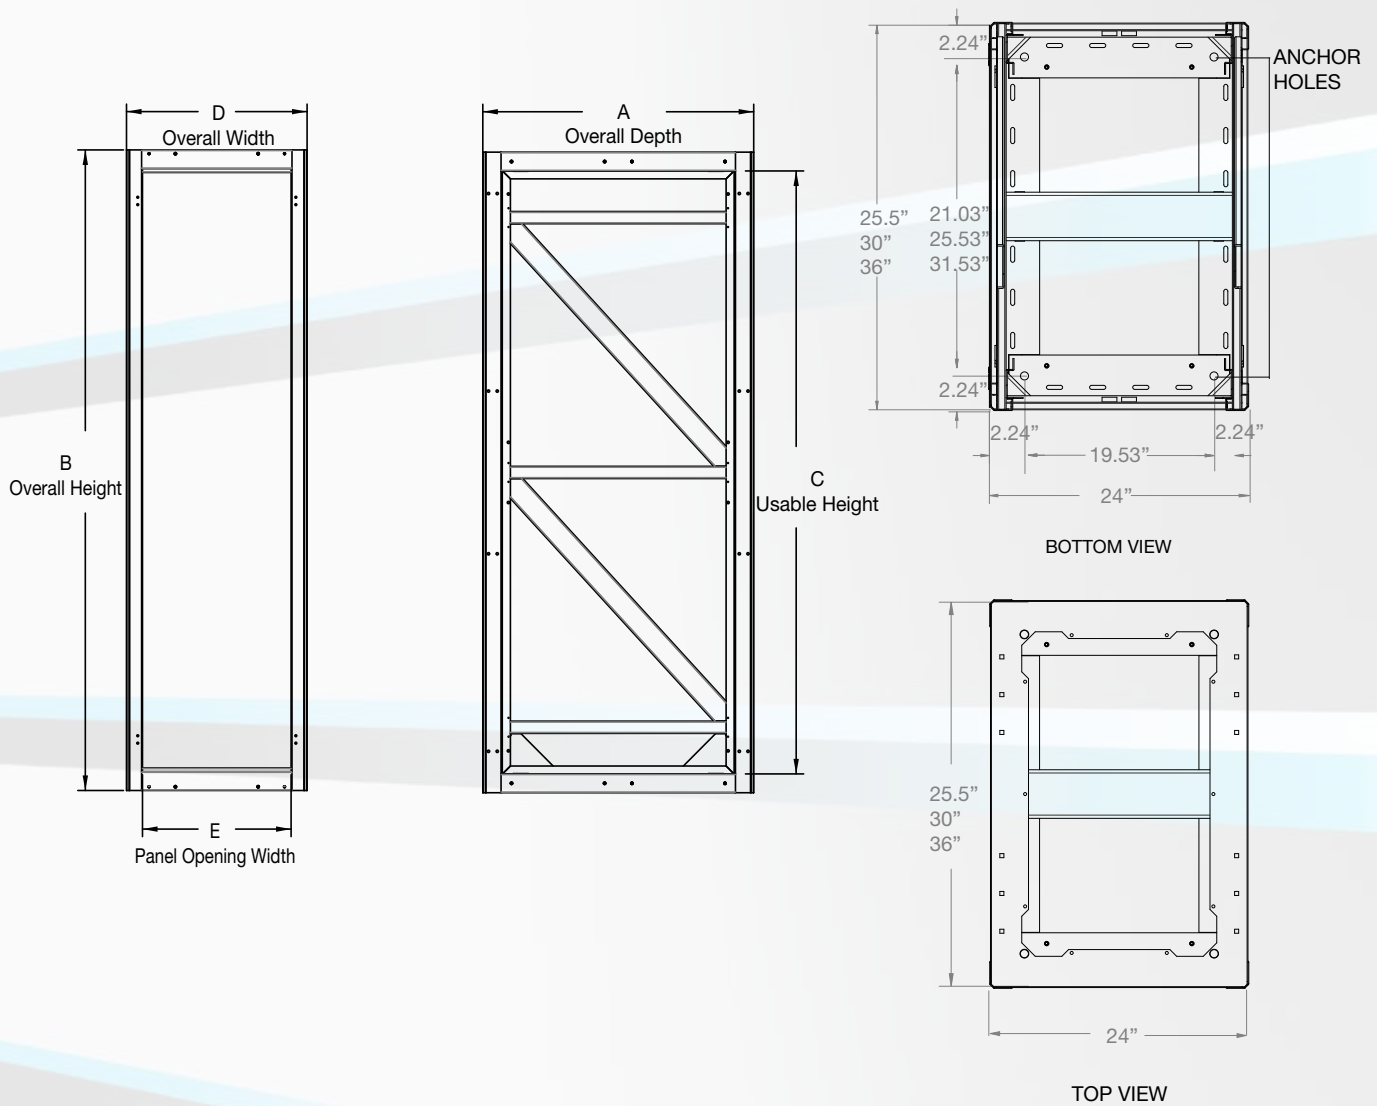

Titan ZN4 - EP Technical

24" Width (Material: 14 ga. CRS)

RU Height	25.5" Depth (A) (23.25" usable)	30" Depth (A) (27.75" usable)	36" Depth (A) (33.75" usable)	Overall Height (B)	Usable Height (C)	Overall Width (D)	Panel Opening Width (E)
45	R-Z4-45U24-255	R-Z4-45U24-30	R-Z4-45U24-36	85.12"	78.75"	24"	19.75"
40	R-Z4-40U24-255	R-Z4-40U24-30	R-Z4-40U24-36	76.37"	70.0"	24"	19.75"
35	R-Z4-35U24-255	R-Z4-35U24-30	R-Z4-35U24-36	67.62"	61.25"	24"	19.75"