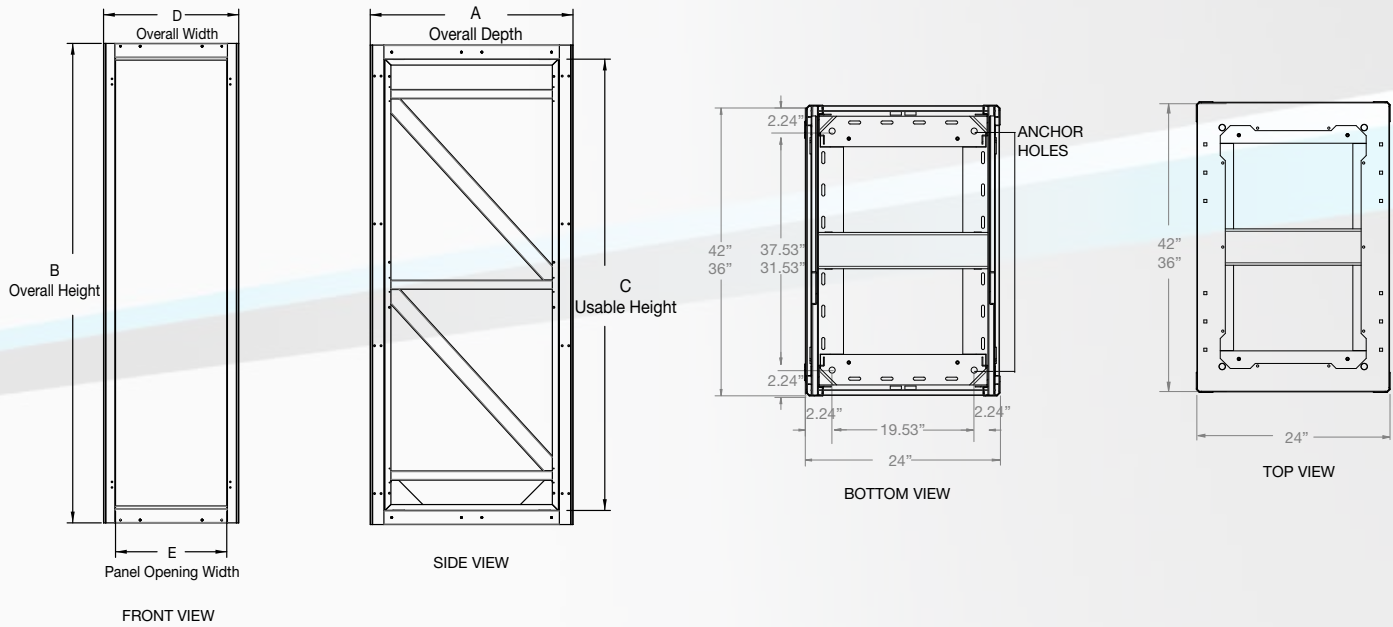

## Technical - Frame

### 24" Width (Material: 14 ga. CRS)

RU Height	36" Depth (A) (33.75" usable)	42" Depth (A) (39.75" usable)	Overall Height (B)	Usable Height (C)	Overall Width (D)	Panel Opening Width (E)
47	R-Z4-47U24-36	R-Z4-47U24-42	88.62"	82.25"	24"	19.75"
44	R-Z4-44U24-36	R-Z4-44U24-42	83.37"	77"	24"	19.75"
42	R-Z4-42U24-36	R-Z4-42U24-42	79.87"	73.5"	24"	19.75"