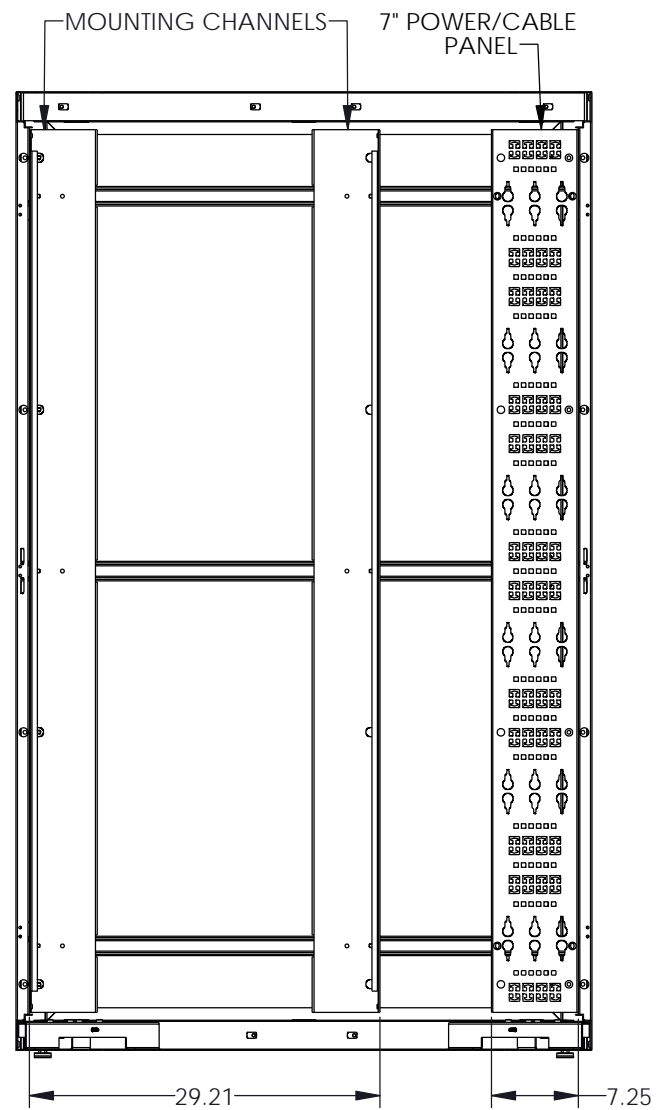

Frame	RU Height	Frame Width	Frame Depth	Front Door	Rear Door	Sides	Casters	Color
TS	42 48 52	24 29 32	42 45 48	X 1 2 3 4 5	X A B C D E	X S	X L H	W B
				None Curved Flush French Flush Solid French Solid	None Curved Flush French Flush Solid French Solid	None Pair	None Light Duty Heavy Duty	White Black

SECTION A-A
SCALE 1 : 8

**OVERALL HEIGHT INCLUDES LEVELERS.
LIGHT DUTY CASTERS ADD .82" TO HEIGHT.
HEAVY DUTY CASTERS ADD 1.31" TO HEIGHT.
CURVED DOOR ADD 3" TO OVERALL DEPTH.**

1 INNOVATION DRIVE - DES PLAINES, IL 60016