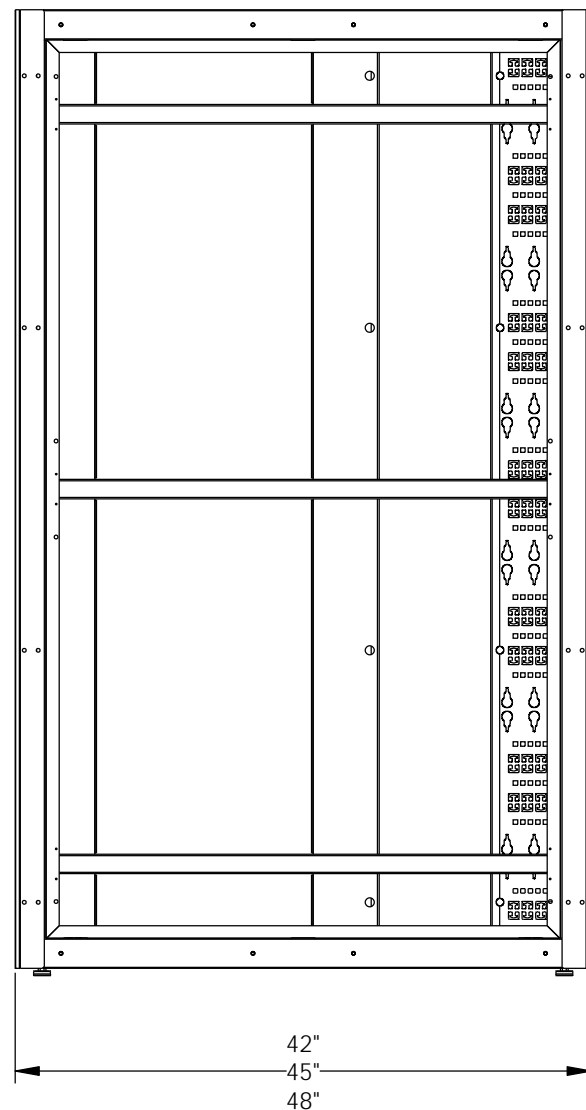

Frame	RU Height	Frame Width	Frame Depth	Front Door	Rear Door	Sides	Casters	Color
TS	42 48 52	24 29 32	42 45 48	X 1 2 3 4 5	X A B C D E	X S	X L H	W B
				None Curved Flush French Flush Solid French Solid	None Curved Flush French Flush Solid French Solid	None Pair	None Light Duty Heavy Duty	White Black

SECTION A-A
SCALE 1 : 8

**OVERALL HEIGHT INCLUDES LEVELERS.
LIGHT DUTY CASTERS ADD .82" TO HEIGHT.
HEAVY DUTY CASTERS ADD 1.31" TO HEIGHT.
CURVED DOOR ADD 3" TO OVERALL DEPTH.**

1 INNOVATION DRIVE - DES PLAINES, IL 60016