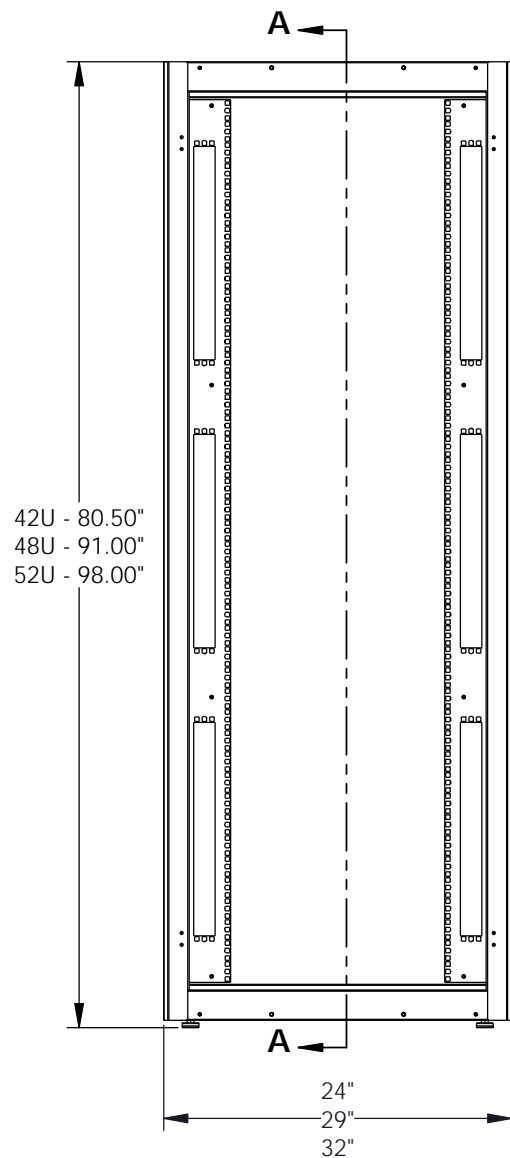

Frame	RU Height	Frame Width	Frame Depth	Front Door	Rear Door	Sides	Casters	Color
TS	42 48 52	24 29 32	42 45 48	X 1 2 3 4 5	X A B C D E	X S	X L H	W B
				None Curved Flush French Flush Solid French Solid	None Curved Flush French Flush Solid French Solid	None Pair	None Light Duty Heavy Duty	White Black

SECTION A-A
SCALE 1 : 8

**OVERALL HEIGHT INCLUDES LEVELERS.
LIGHT DUTY CASTERS ADD .82" TO HEIGHT.
HEAVY DUTY CASTERS ADD 1.31" TO HEIGHT.
CURVED DOOR ADD 3" TO OVERALL DEPTH.**

1 INNOVATION DRIVE - DES PLAINES, IL 60016