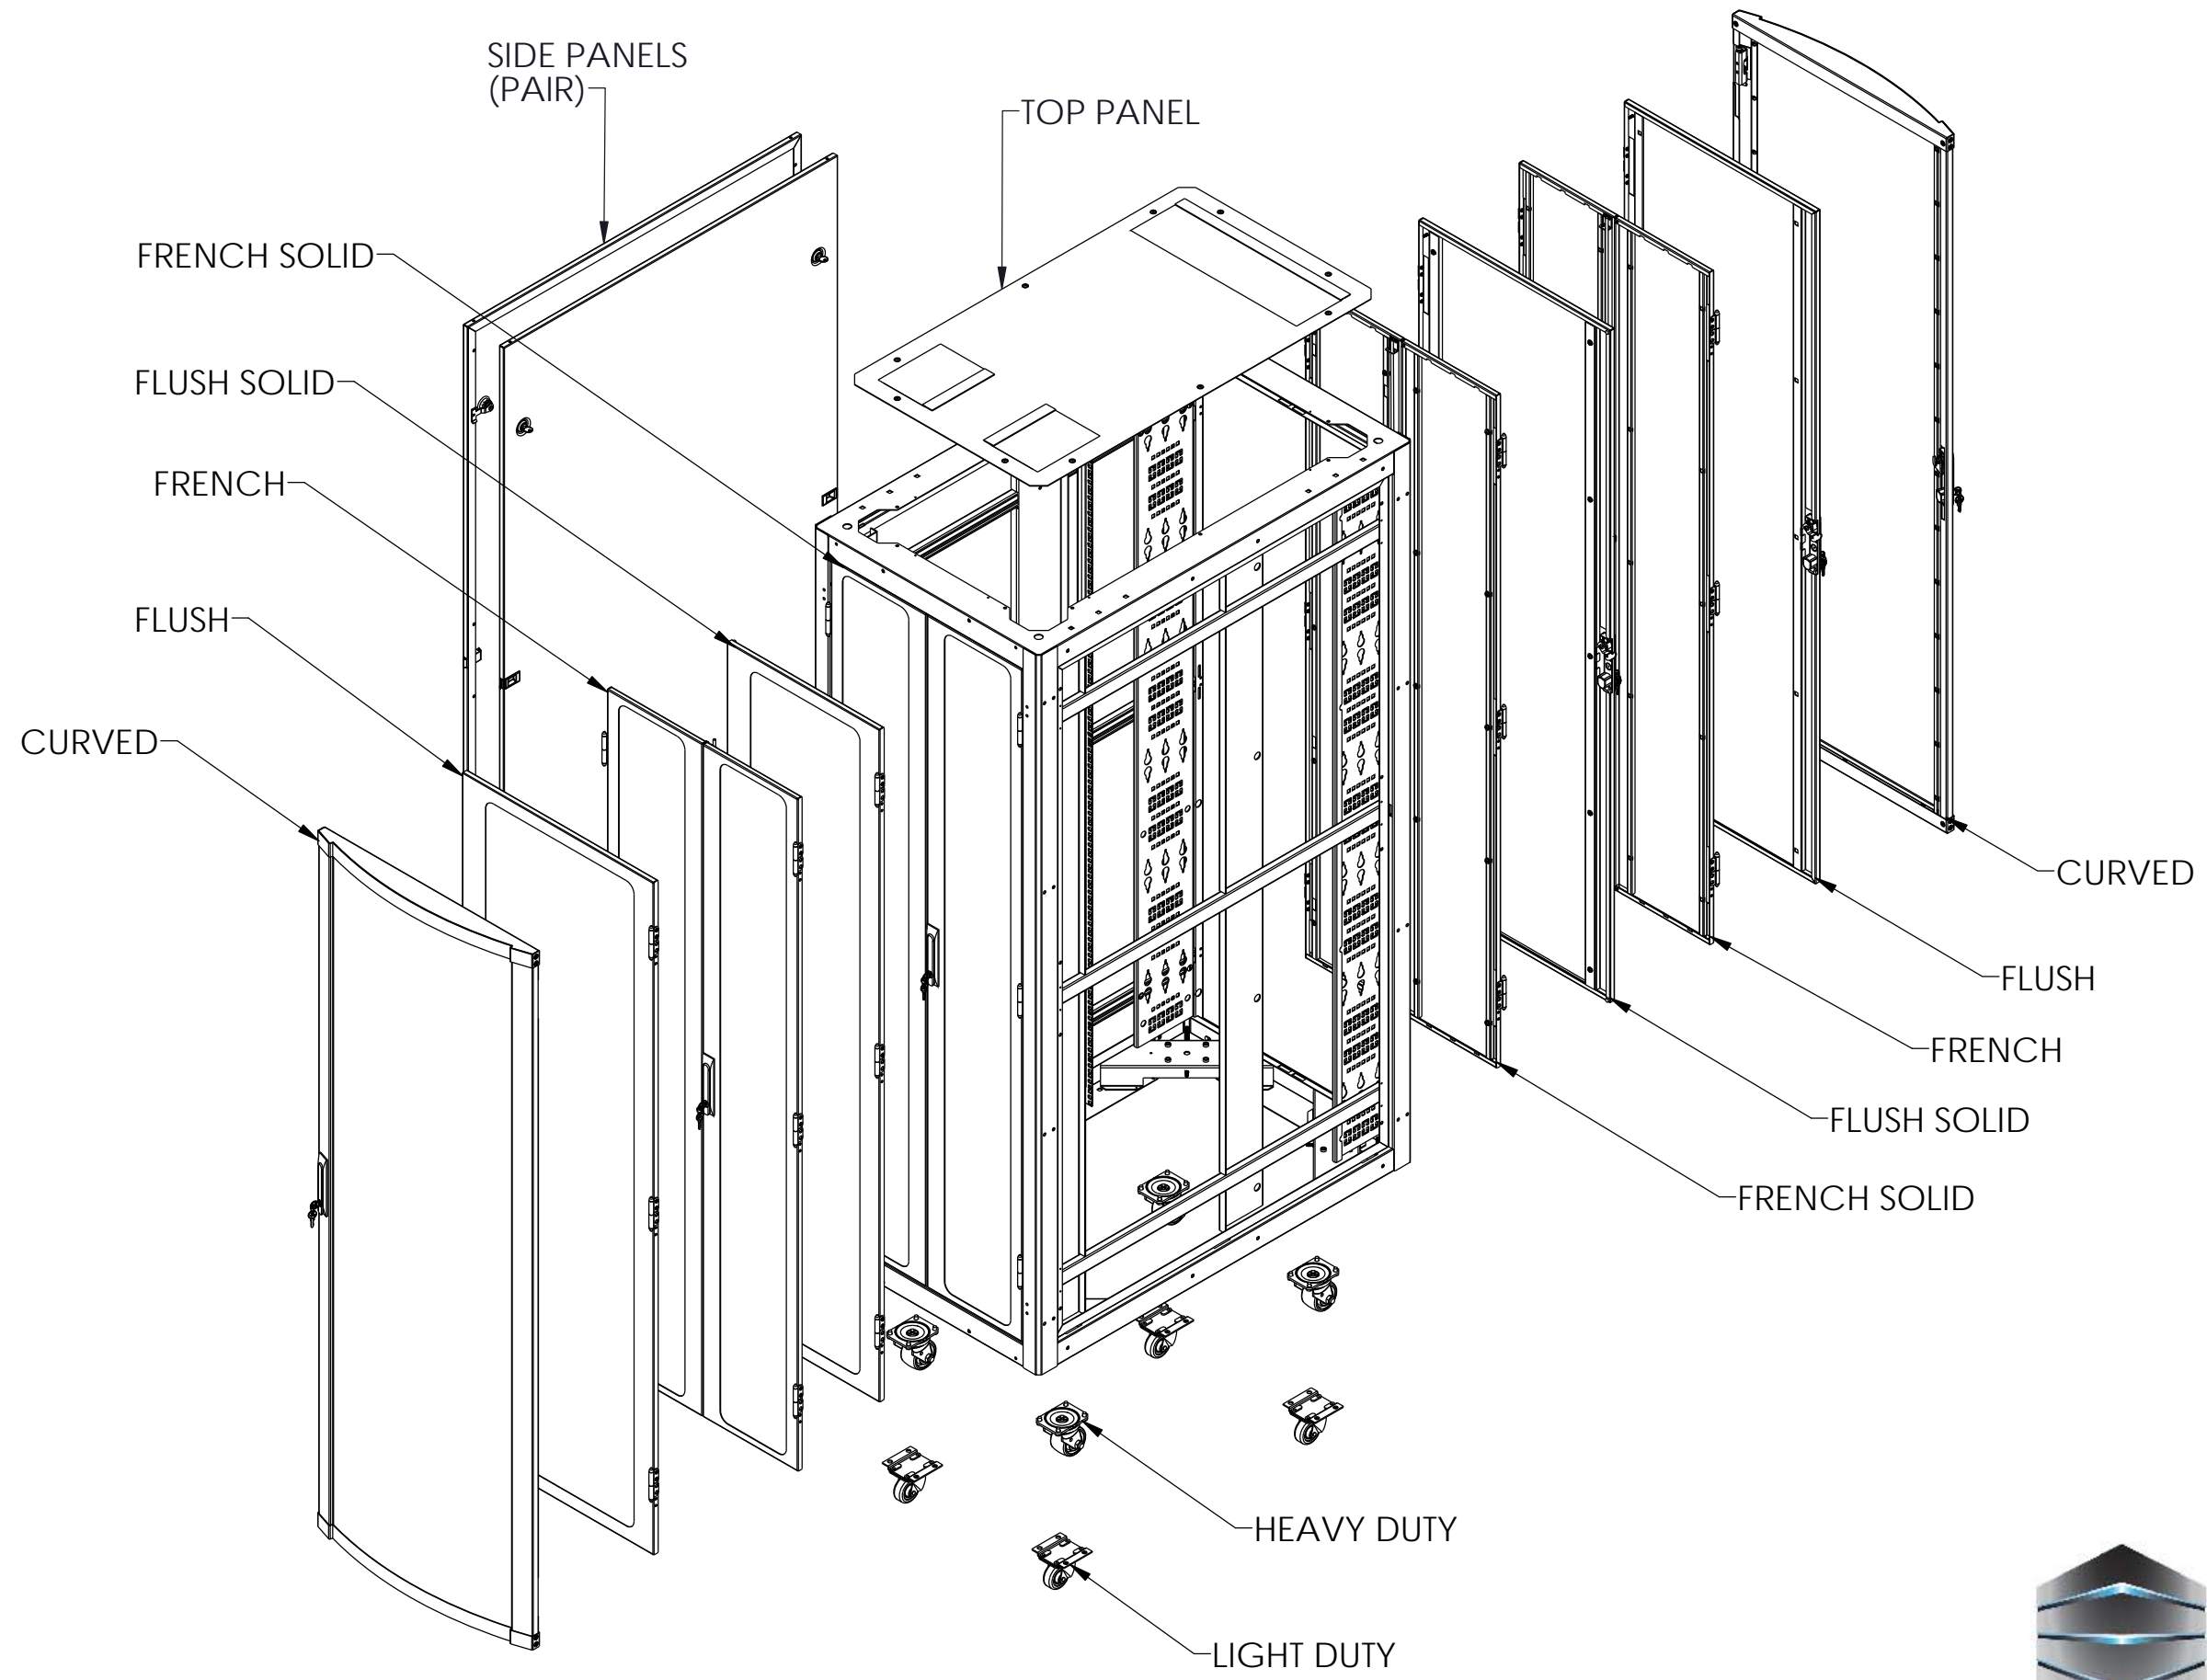

Frame	RU Height	Frame Width	Frame Depth	Front Door	Rear Door	Sides	Casters	Color
TS	42 48 52	24 29 32	42 45 48	X 1 2 3 4 5	X A B C D E	X S	X L H	W B
				None Curved Flush French Flush Solid French Solid	None Curved Flush French Flush Solid French Solid	None Pair	None Light Duty Heavy Duty	White Black

SECTION A-A
SCALE 1 : 8

**OVERALL HEIGHT INCLUDES LEVELERS.
LIGHT DUTY CASTERS ADD .82" TO HEIGHT.
HEAVY DUTY CASTERS ADD 1.31" TO HEIGHT.
CURVED DOOR ADD 3" TO OVERALL DEPTH.**

1 INNOVATION DRIVE - DES PLAINES, IL 60016