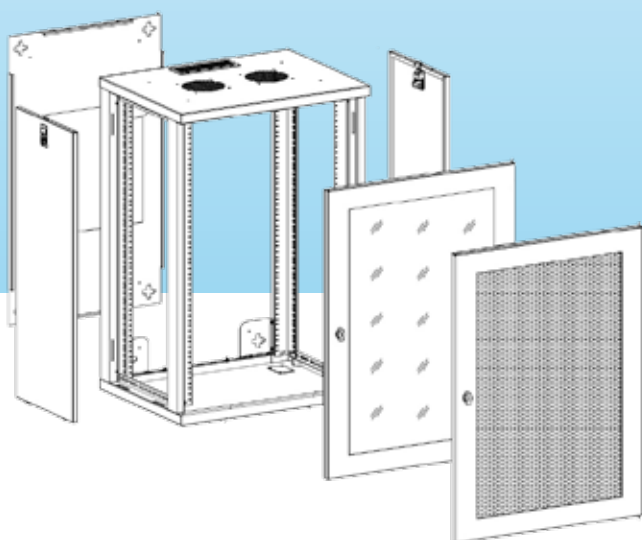

For 24" Width Frames:

RU Height	Sections	Height	Width	Depth	Part Number	Door	Color
12RU	Single	24.38"	23.62"	17.72"	DWM-12U-600-450	Smoked Glass	Black
		24.38"	23.62"	25.60"	DWM-12U-600-650		
	back box extension	24.38"	23.62"	21.65" *	DWM-BF-12U-600-100		
		24.38"	23.62"	29.53" *	DWM-BF-12U-600-100		
18RU	Single	34.82"	23.62"	17.72"	DWM-18U-600-450		
		34.82"	23.62"	25.60"	DWM-18U-600-650		
	back box extension	34.82"	23.62"	21.65" *	DWM-BF-18U-600-100		
		34.82"	23.62"	29.53" *	DWM-BF-18U-600-100		
27RU	Single	50.50"	23.62"	17.72"	DWM-27U-600-450		
		50.50"	23.62"	25.60"	DWM-27U-600-650		
	back box extension	50.50"	23.62"	21.65" *	DWM-BF-27U-600-100		
		50.50"	23.62"	29.53" *	DWM-BF-27U-600-100		

*Note: Back box extension depth is listed as total amount when combined with single section above.

Options

DWM Wall mount racks are offered with either single section or double section design depending on your application.

Option: Single Section