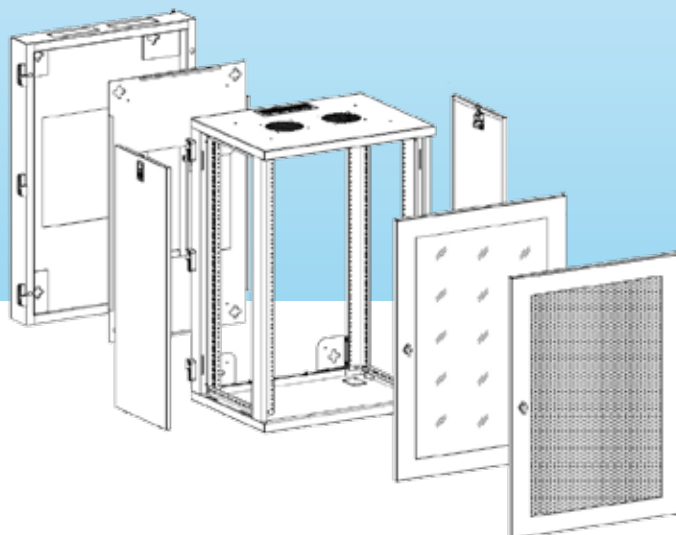

Option: Double Section

See our other racks:

www.amcoenclosures.com
(847) 391-8100

TITAN DT

TCM

CONTAINMENT

Made in the USA